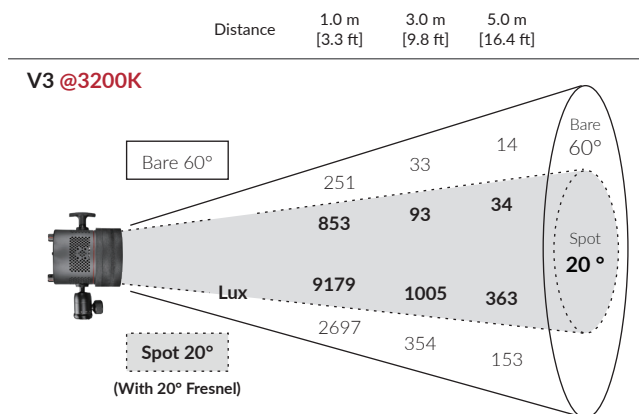

SPECIFICATIONS

Beam Angle	60° (20° with fresnel accessory)
CCT Range	2000 - 10000K continuous tuning + magenta/green shift
CRI/TLCI	95/90 typical
Control Modes	EZ CCT, EZ HSI, EZ RGBW, EZ ClExy, and more
Dimming	100% - 0% flicker free
Light Engine	DiCon Dense Matrix LED
Power Draw	90W max
DC Input	14 - 30V DC (via 5.5mm x 2.5mm Barrel)
AC Input	100 - 240V AC, 50 - 60Hz (via 5.5mm x 2.5mm Barrel)
DMX Control	TRRS (XLR-5 DMX Adapter accessory available)
Display Type	OLED
Weight	7.5lb / 3.4kg
Light Size (L x W x H)	5.5" x 4.0" x 4.7" / 14.0cm x 10.2cm x 12.0cm
Arm Size	Fully extended: 36.2" / 91.9cm Base: W 3.2" x H 7.6" / W 8.1cm x H 19.3cm
Mount Style	Table mount (0 - 2.8" gap) Base adapter (fits baby 5/8" & junior 1-1/8" studs)
Thermal Design	Advanced vapor cooling system (fan cooled)
Acoustic Noise	22.7dB (professional recording studio level)
Operating Temperature	0-40°C / 32-104°F

PHOTOMETRIC DATA

OPTIONAL ACCESSORIES