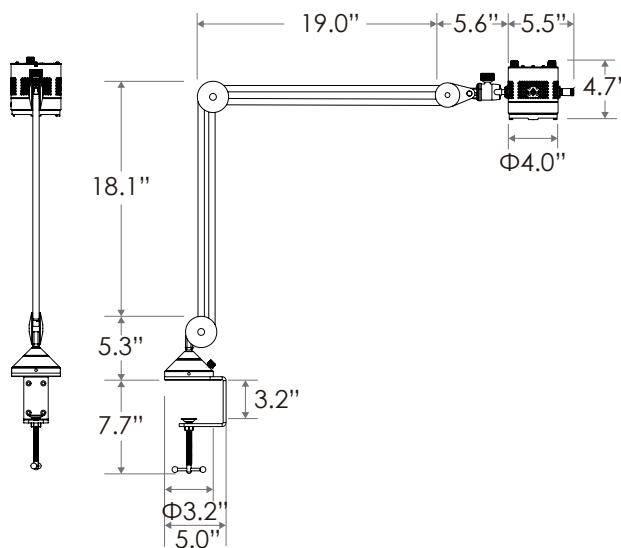

The **V3 COLOR** is an extremely versatile LED task lamp designed for professionals who require color-critical illumination. The V3 draws 90W of power to produce LED output greater than a traditional 300W bulb. Its color temperature can be adjusted from 2000-10000K, which covers the standard D65 (6500K), D50 (5000K), Middle Warm (4000K), and Warm (3000K) settings. The color rendering is carefully calibrated at all settings, giving the light an average CRI of 95. The fixture is also dimmable from 100-0%, with accurate light quality maintained throughout the intensity range.

## BEAM PROFILE

### SPECIFICATIONS

Beam Angle	60° (20° with fresnel accessory)
CCT Range	2000 - 10000K continuous tuning + magenta/green shift
CRI/TLCI	95/90 typical
Control Modes	EZ CCT, EZ HSI, EZ RGBW, EZ ClExy, and more
Dimming	100% - 0% flicker free
Light Engine	DiCon Dense Matrix LED
Power Draw	90W max
DC Input	14 - 30V DC (via 5.5mm x 2.5mm Barrel)
AC Input	100 - 240V AC, 50 - 60Hz (via 5.5mm x 2.5mm Barrel)
DMX Control	TRRS (XLR-5 DMX Adapter accessory available)
Display Type	OLED
Weight	7.5lb / 3.4kg
Light Size (L x W x H)	5.5" x 4.0" x 4.7" / 14.0cm x 10.2cm x 12.0cm
Arm Size	Fully extended: 36.2" / 91.9cm Base: W 3.2" x H 7.6" / W 8.1cm x H 19.3cm
Mount Style	Table mount (0 - 2.8" gap) Base adapter (fits baby 5/8" & junior 1-1/8" studs)
Thermal Design	Advanced vapor cooling system (fan cooled)
Acoustic Noise	22.7dB (professional recording studio level)
Operating Temperature	0-40°C / 32-104°F

### PHOTOMETRIC DATA