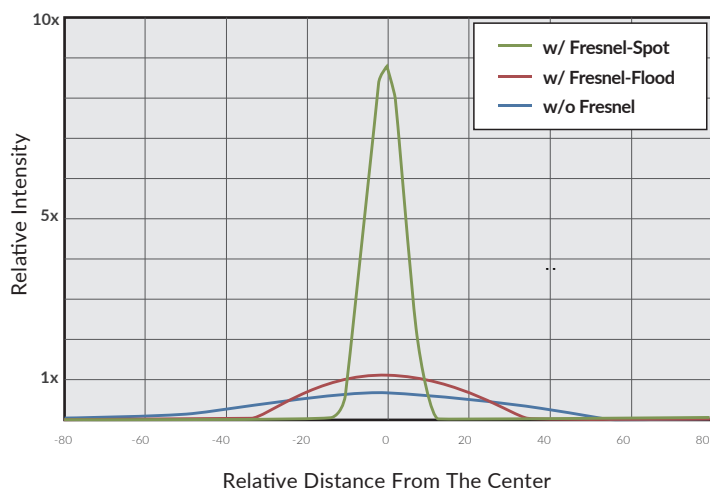

The **V3 COLOR** is an extremely versatile LED task lamp designed for professionals who require color-critical illumination. The V3 draws 90W of power to produce LED output greater than a traditional 300W bulb. Its color temperature can be adjusted from 2000-10000K, which covers the standard D65 (6500K), D50 (5000K), Middle Warm (4000K), and Warm (3000K) settings. The color rendering is carefully calibrated at all settings, giving the light an average CRI of 95. The fixture is also dimmable from 100-0%, with accurate light quality maintained throughout the intensity range.

## FEATURES

- High-CRI white light output (2000-10000K)
- 300W tungsten output (90W draw)
- High CRI values at every color temperature
- Does not emit UV light/radiation
- Dims to 0% without flicker or color shift
- Precise color calibration for consistent quality
- OLED display for monitoring settings
- Quiet and cool to the touch
- Water resistant (IP-X4)
- Ergonomically designed
- Versatile mounting
- Optional light modifiers available

### SPECIFICATIONS

Beam Angle	60° (20° with fresnel accessory)
CCT Range	2000 - 10000K continuous tuning + magenta/green shift
CRI/TLCI	95/90 typical
Control Modes	EZ CCT, EZ HSI, EZ RGBW, EZ ClExy, and more
Dimming	100% - 0% flicker free
Light Engine	DiCon Dense Matrix LED
Power Draw	90W max
DC Input	14 - 30V DC (via 5.5mm x 2.5mm Barrel)
AC Input	100 - 240V AC, 50 - 60Hz (via 5.5mm x 2.5mm Barrel)
DMX Control	TRRS (XLR-5 DMX Adapter accessory available)
Display Type	OLED
Weight	7.5lb / 3.4kg
Light Size (L x W x H)	5.5" x 4.0" x 4.7" / 14.0cm x 10.2cm x 12.0cm
Arm Size	Fully extended: 36.2" / 91.9cm Base: W 3.2" x H 7.6" / W 8.1cm x H 19.3cm
Mount Style	Table mount (0 - 2.8" gap) Base adapter (fits baby 5/8" & junior 1-1/8" studs)
Thermal Design	Advanced vapor cooling system (fan cooled)
Acoustic Noise	22.7dB (professional recording studio level)
Operating Temperature	0-40°C / 32-104°F