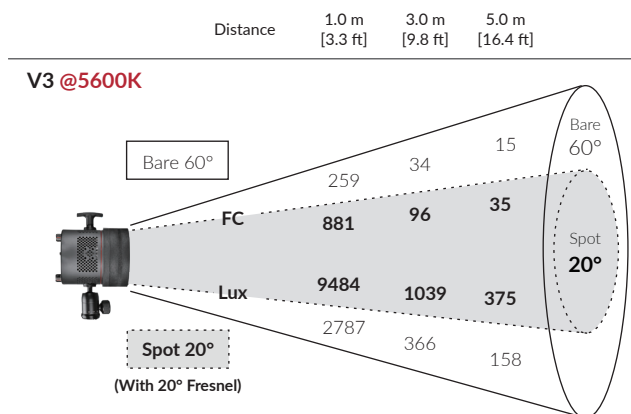

SPECIFICATIONS

Beam Angle	60° (20° with fresnel accessory)
CCT Range	2000 - 10000K continuous tuning + magenta/green shift
CRI/TLCI	95/90 typical
Control Modes	EZ CCT, EZ HSI, EZ RGBW, EZ ClExy, and more
Dimming	100% - 0% flicker free
Light Engine	DiCon Dense Matrix LED
Power Draw	90W max
DC Input	14 - 30V DC (via 5.5mm x 2.5mm Barrel)
AC Input	100 - 240V AC, 50 - 60Hz (via 5.5mm x 2.5mm Barrel)
DMX Control	TRRS (XLR-5 DMX Adapter accessory available)
Display Type	OLED
Weight	7.5lb / 3.4kg
Light Size (L x W x H)	5.5" x 4.0" x 4.7" / 14.0cm x 10.2cm x 12.0cm
Arm Size	Fully extended: 36.2" / 91.9cm Base: W 3.2" x H 7.6" / W 8.1cm x H 19.3cm
Mount Style	Table mount (0 - 2.8" gap) Base adapter (fits baby 5/8" & junior 1-1/8" studs)
Thermal Design	Advanced vapor cooling system (fan cooled)
Acoustic Noise	22.7dB (professional recording studio level)
Operating Temperature	0-40°C / 32-104°F

PHOTOMETRIC DATA

OPTIONAL ACCESSORIES